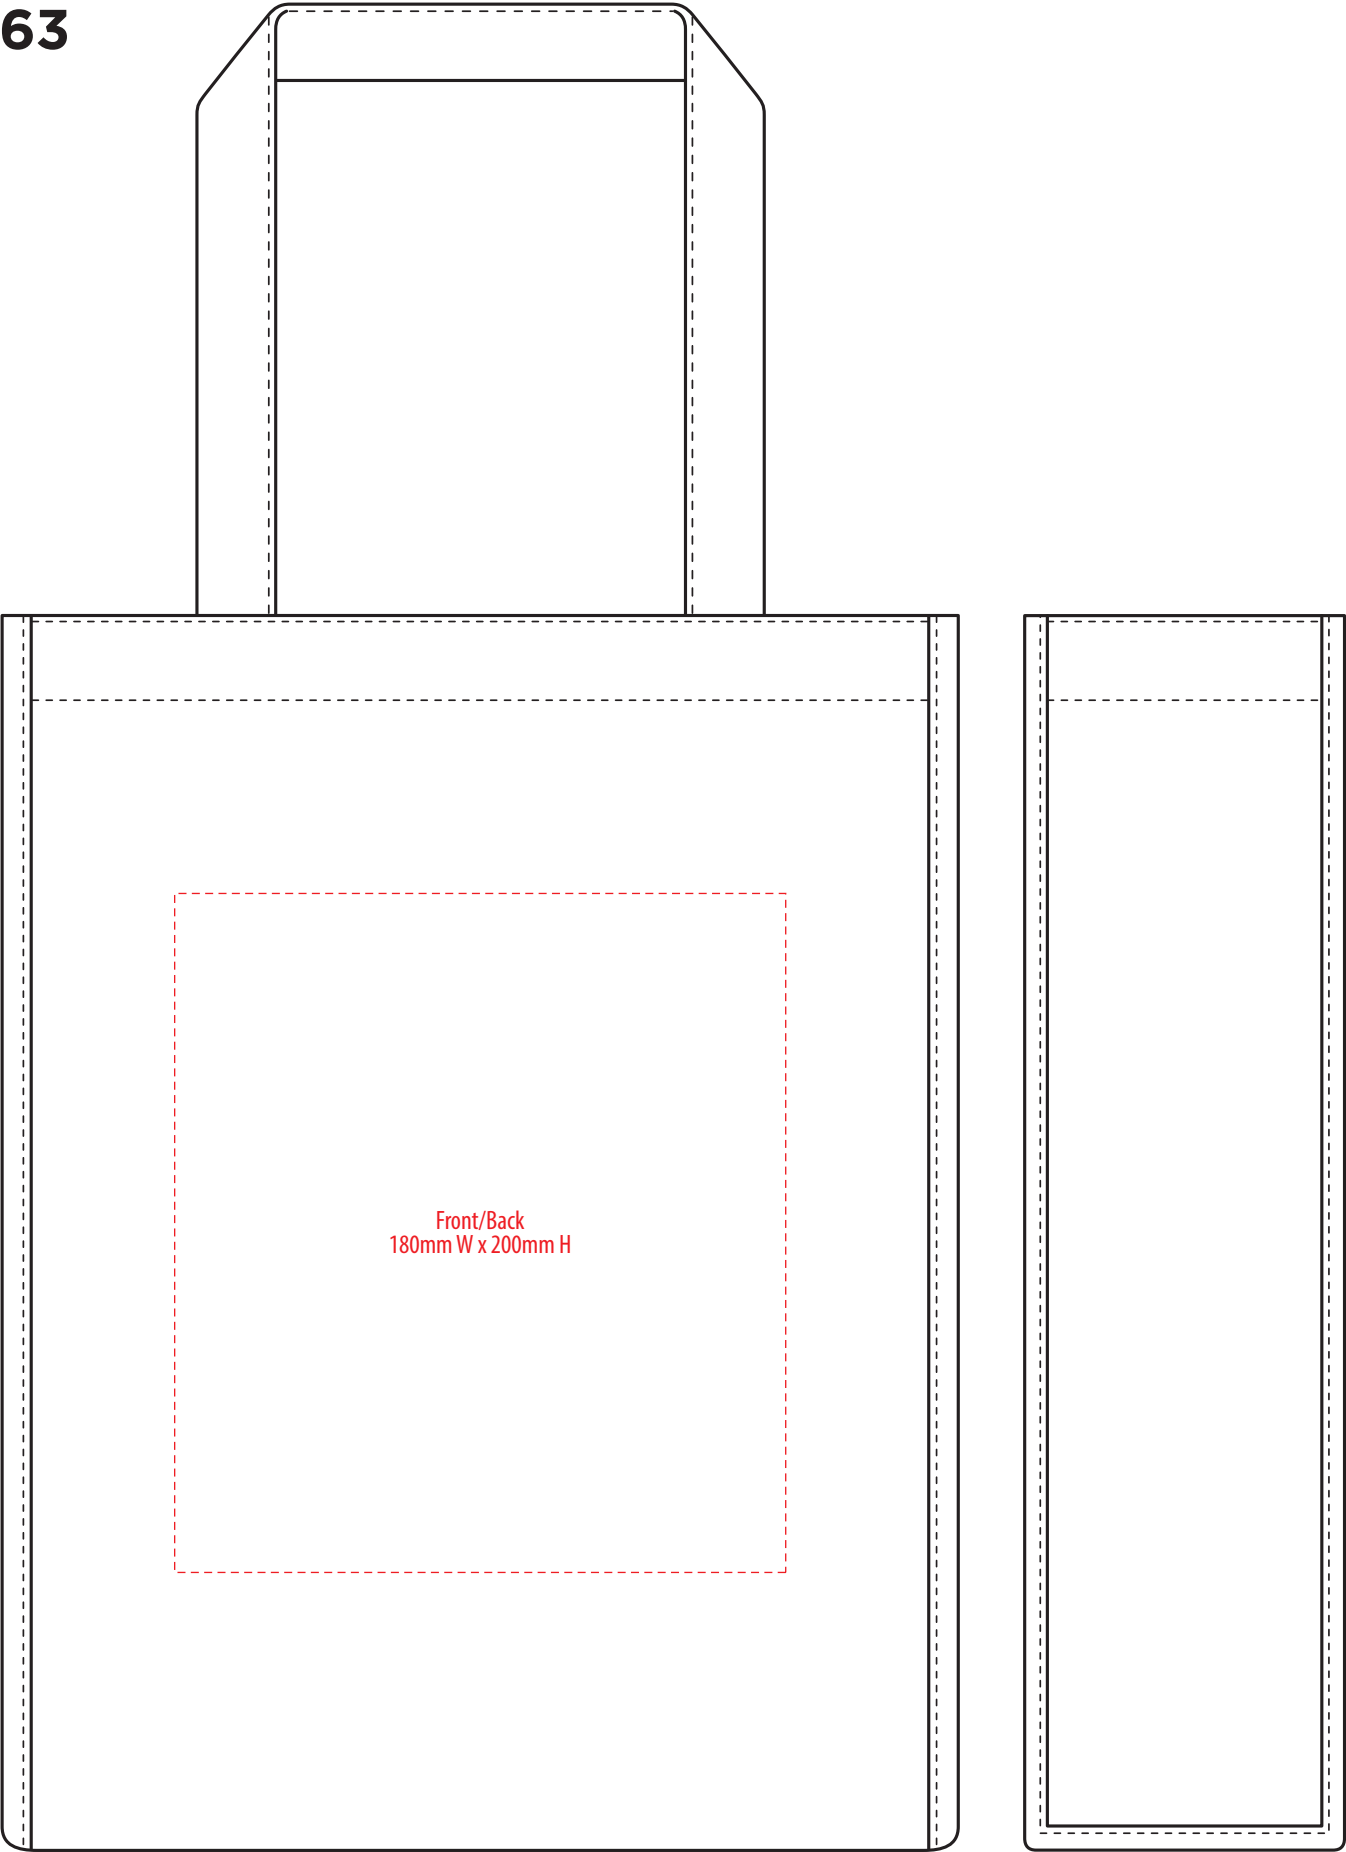

B363

FRONT

LEFT

COLOUR

B363

Front/Back
180mm W x 200mm H

FRONT

LEFT

NOTE:

The maximum decoration area is a guide only and is greatly dependant on the logo shape.

SUPACOLOUR / SCREENPRINT